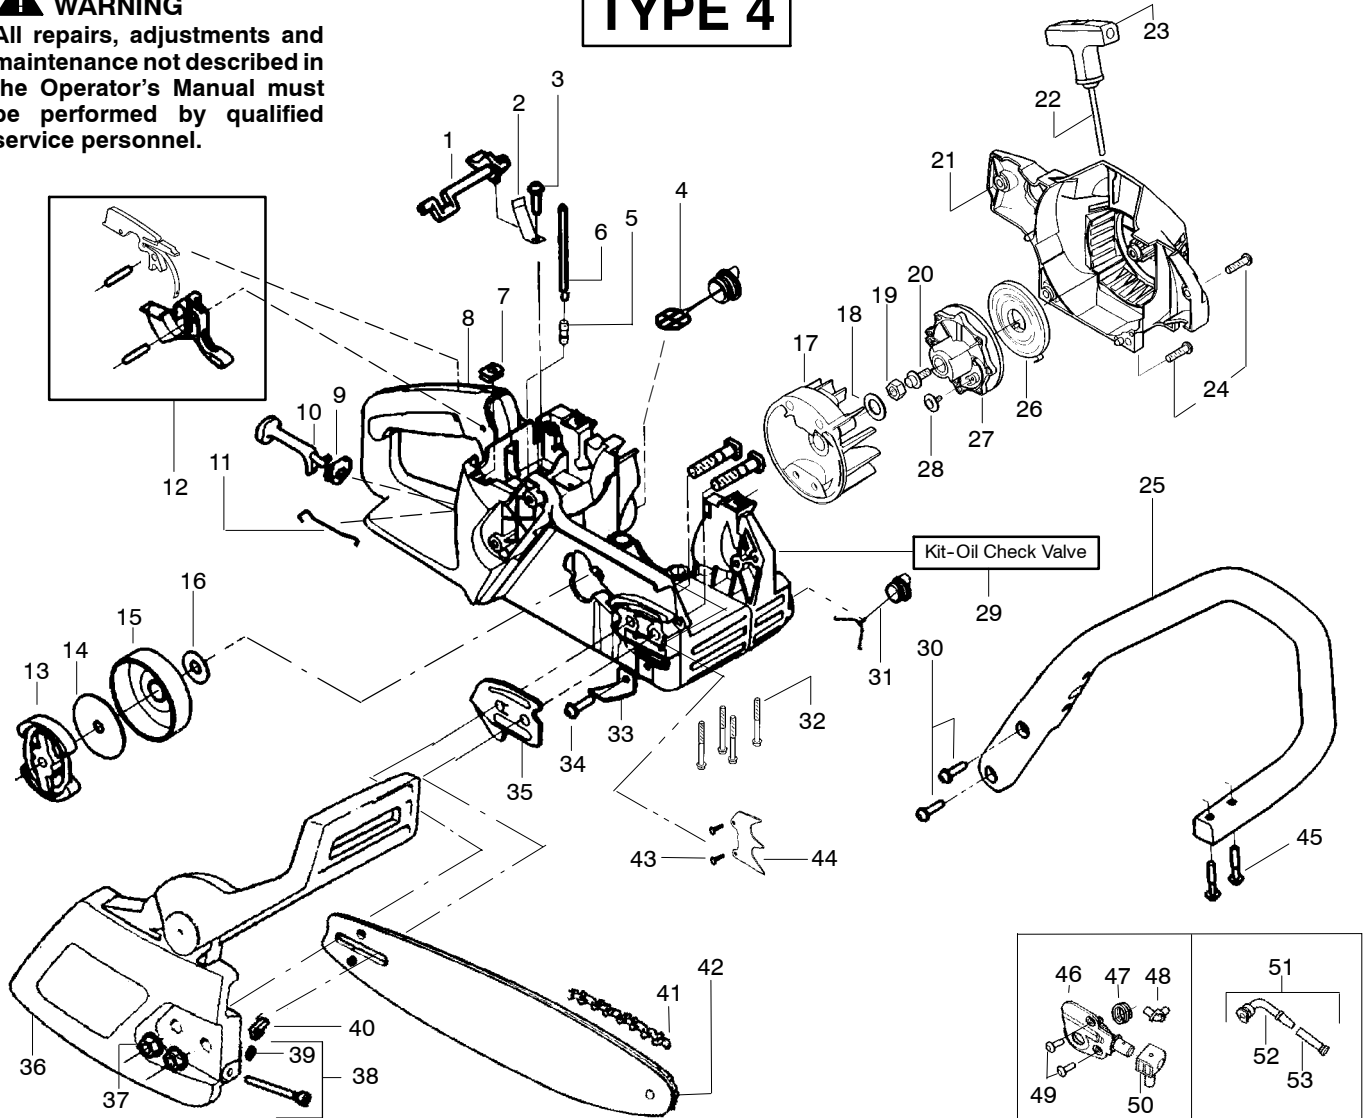

⚠ WARNING
All repairs, adjustments and maintenance not described in the Operator's Manual must be performed by qualified service personnel.

TYPE 4

Ref.	Part No.	Description	Ref.	Part No.	Description	Ref.	Part No.	Description
1.	530038227	Lever-Switch (Includes Pin)	21.	530049335	Housing-Fan	40.	530015826	Pin-Bar Adjust
2.	530016149	Spring-Switch	22.	530069232	Kit-Rope	41.	952051211	Chain-16"
3.	530015775	Screw	23.	530056402	Handle-Starter	42.	530044692	Bar-16"
4.	530047192	Assy-Fuel Cap	24.	530015892	Screw	43.	530015805	Screw
5.	530023877	Fitting	25.	530056798	Handle-Front	44.	530014381	Kit-Spike (incl. #43)
6.	530069216	Kit-Fuel Line (Large)	26.	530027531	Spring-Starter	45.	530015940	Screw
7.	530015922	Nut-Speed	27.	530037817	Pulley-Starter	46.	530071259	Kit-Oil Pump (incl 47,48,50)
8.	530071848	Kit-Chassis Assy.	28.	530016080	Screw	47.	530037820	Gear-Worm Spring
9.	530049005	Grommet-Choke Knob	29.	530071666	Kit-Oil Check Valve	48.	530049477	Elbow-Oil Pickup
10.	530047989	Lever-Choke	30.	530015814	Screw	49.	530016064	Screw
11.	530037809	Wire-Throttle	31.	530010846	Assy-Oil Cap	50.	530019206	Seal Block
12.	530071832	Kit-Trigger & Lockout	32.	530016132	Screw	51.	530047663	Assy-Oil-Pickup (Incl. 52-53)
13.	530014949	Assy. - Clutch	33.	530029850	Chain Catcher	52.	530038373	Pickup-Oiler
14.	530015611	Washer-Clutch	34.	530015814	Screw	53.	530056533	Filter-Oil
15.	530047061	Assy-Drum W/brg.	35.	530038238	Plate-Bar Mounting			
16.	530015907	Washer - Thrust	36.	530054739	Assy-Chain Brake			
17.	530047534	Assy-Flywheel	37.	530015917	Nut-Bar Mounting			
18.	530015127	Washer-Flywheel	38.	530069611	Kit-Bar Adjust (incl. 39,40)			
19.	530016134	Nut-Flywheel	39.	530038593	Retainer-Bar Adjust			
20.	530015920	Screw						

✓ = NEW PART NUMBER FOR THIS IPL

★ = REFER TO THE SERVICE REFERENCE INDICATED FOR MORE INFORMATION. (LOCATED AT END OF IPL)