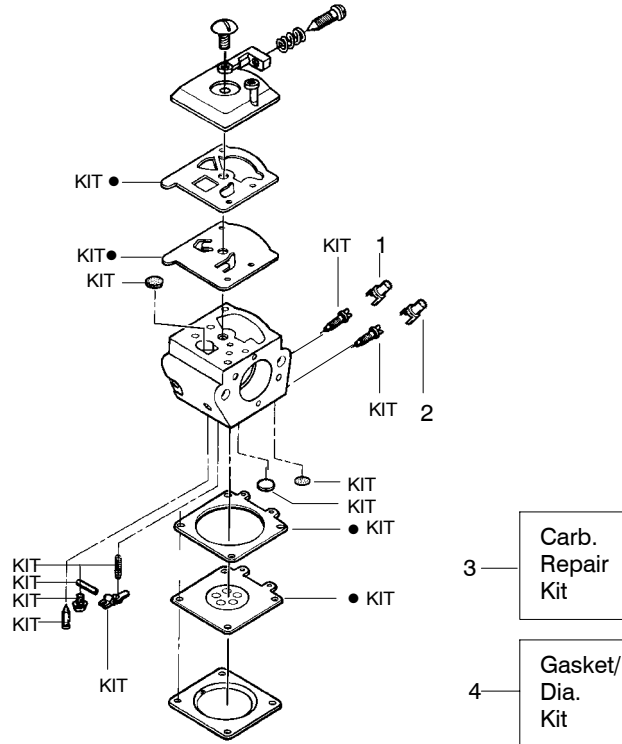

Walbro
Carburetor Assembly
WT324 – 530069703

Ref.	Part No.	Description
1.	530038479	Limiter Cap – High (brown)
2.	530038478	Limiter Cap – Low (tan)
3.	530069826	Carburetor Repair Kit (KIT = Indicates Contents)
4.	530069844	Gasket Diaphragm Kit (● Indicates Contents)

Kit - Carburetor Assembly No. 530071618 - W-14A
Kit - Carburetor Assembly No. 530071820 - W-20
Kit - Carburetor Assembly No. 530071821 - W-662

Note: No Repair kits are available for these carburetors

✓ = NEW PART NUMBER FOR THIS IPL   ★ = REFER TO THE SERVICE REFERENCE INDICATED FOR MORE INFORMATION. (LOCATED AT END OF IPL)
● = THESE PARTS ARE ILLUSTRATED FOR CLARITY. ORDER COMPLETE ASSEMBLY.