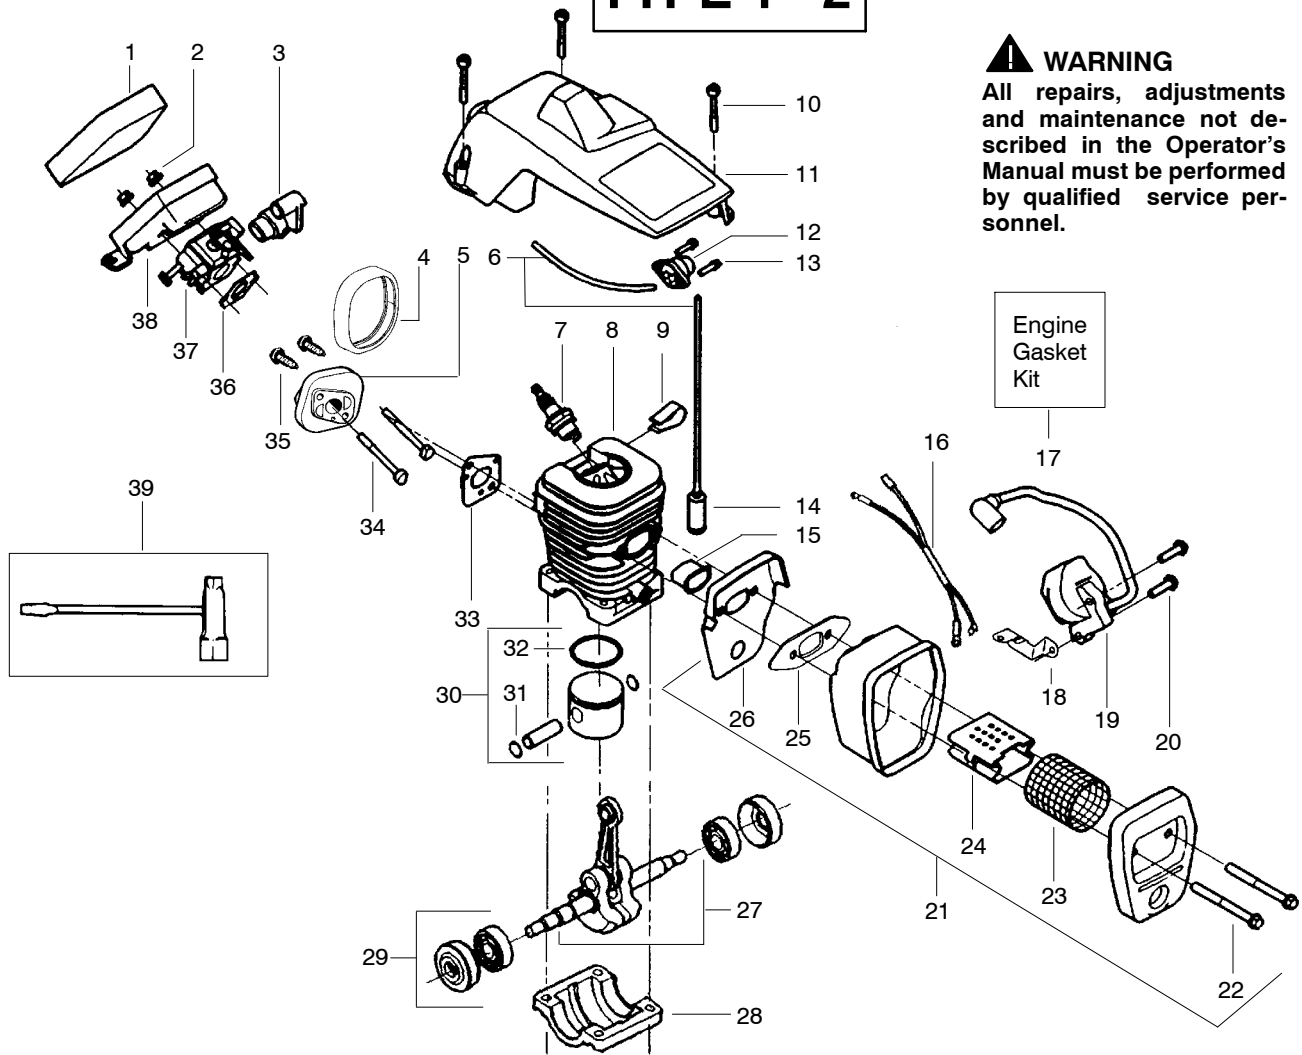

PARTS LIST NO. 530163046		PARTNER® PARTS LIST	CHAIN SAW MODEL(S) 350 – Russia	
DATE 3/29/05	Replaces 163046 – 1/07/04		Note: Illustration may differ from actual model due to design changes	PAGE NO. 4

TYPE 1-2

Ref.	Part No.	Description	Ref.	Part No.	Description	Ref.	Part No.	Description
1.	530037793	Foam – Air Filter	17.	530069608	Kit – Engine Gasket (Incl. 25, 33 & 36)	32.	530029805	Ring – Piston
2.	530016101	Nut	18.	530047442	Strap – Ground	33.	530069608	Gasket – Adapter(kit)
3.	530049244	Grommet – Carb Adjust	19.	530039198	Module – Ignition	34.	530016187	Screw
4.	530054144	Seal – Carb Adapter	20.	530015814	Screw	35.	530016386	Screw
5.	530049700	Adapter – Carb.	21.	530047207	Assy – Muffler (Incl. 22 – 26)	36.	530069608	Gasket – Carb.(kit)
6.	530069247	Kit – Fuel Line (Small)	22.	530016132	Screw	37.	---	Kit – Carburetor (WT – 324)
7.	952030150	Spark Plug (RCJ – 7Y)	23.	530036103	Screen – Spark		530071618	(W – 14A)
8.	530069606	Kit – Cylinder	24.	530037813	Diffuser – Muffler	38.	530037804	Housing – Air Filter
9.	530016136	Clip – High Tension Lead	25.	530069608	Gasket – Muffler (kit)	39.	530031135	Scrench
10.	530016153	Screw	26.	530049870	Backplate – Muffler	Not Shown		
11.	530071310	Kit – Cylinder Shield	27.	530047062	Assy. – Crankshaft	---	---	Operator Manual
12.	530047213	Assy – Air Purge	28.	530037935	Cap – Crankcase		530163655	English Version
13.	530015780	Screw	29.	530056363	Assy. – Seal & Bearing		530163656	Russian Version
14.	530095646	Assy – Fuel Pick-up	30.	530069604	Kit – Piston (Incl. 31 & 32)		530056654	Decal – Warning
15.	530037652	Insulator – Heat	31.	530015697	Retainer – Piston Pin			
16.	530052296	Assy. – Wire Harness						

✓ = NEW PART NUMBER FOR THIS IPL   * = REFER TO THE SERVICE REFERENCE INDICATED FOR MORE INFORMATION. (LOCATED AT END OF IPL)
● = THESE PARTS ARE ILLUSTRATED FOR CLARITY. ORDER COMPLETE ASSEMBLY.