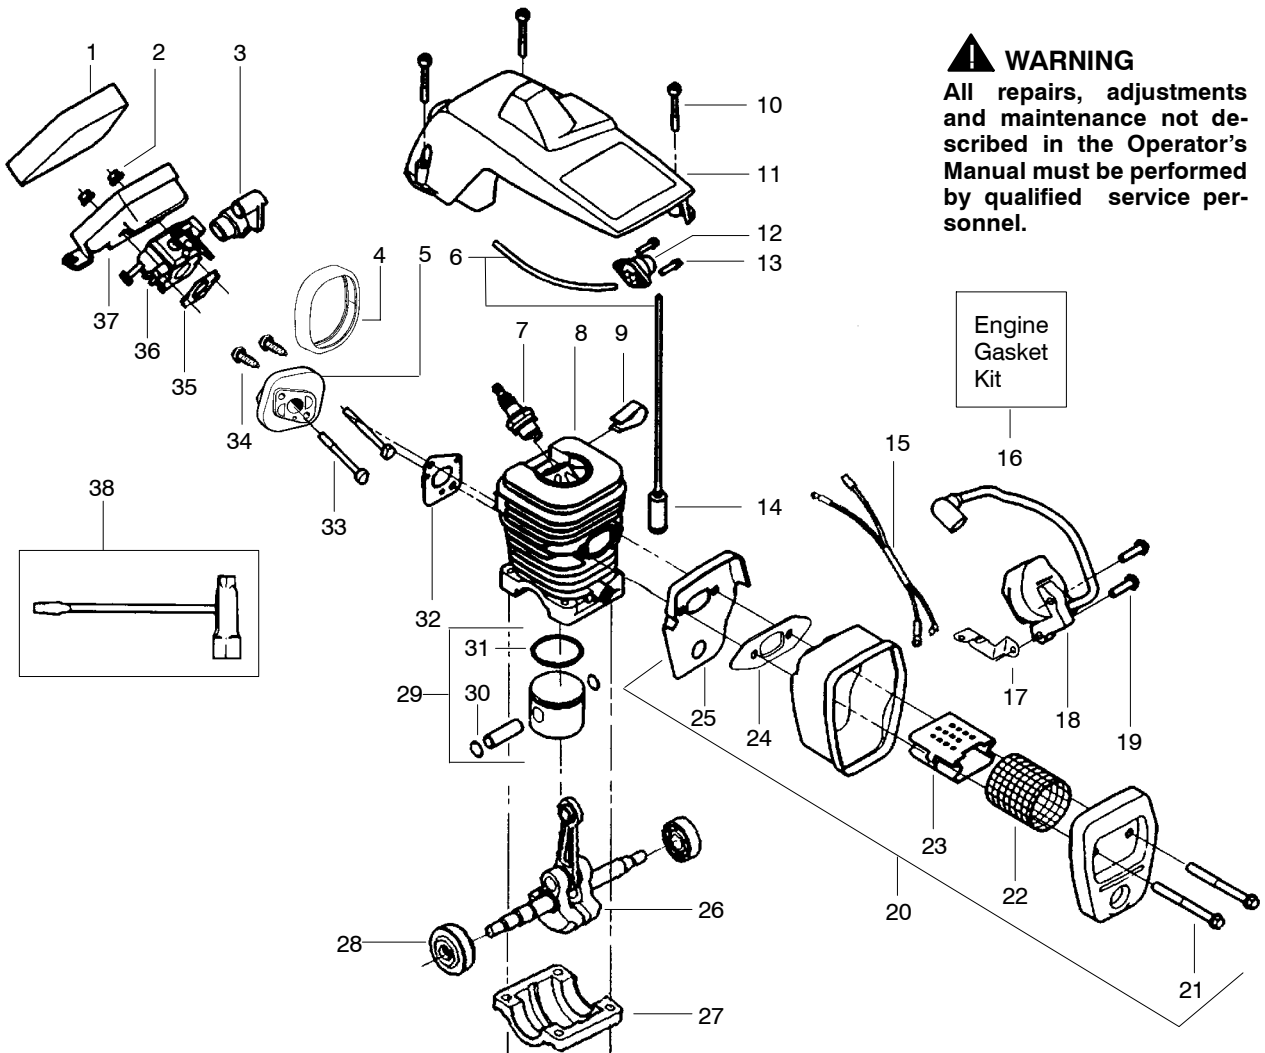

TYPE 3

⚠ WARNING
All repairs, adjustments and maintenance not described in the Operator's Manual must be performed by qualified service personnel.

Ref.	Part No.	Description	Ref.	Part No.	Description	Ref.	Part No.	Description
1.	530037793	Foam – Air Filter	17.	530047442	Strap – Ground	32.	530069608	Gasket – Adapter(kit)
2.	530016101	Nut	18.	530039198	Module – Ignition	33.	530016187	Screw
3.	530035526	Grommet – Carb Adjust	19.	530015814	Screw	34.	530016386	Screw
4.	530054144	Seal – Carb Adapter	20.	530047207	Assy – Muffler (Incl. 21 – 25)	35.	530069608	Gasket – Carb.(kit)
5.	530049700	Adapter – Carb.	21.	530016132	Screw	36.	---	Kit – Carburetor
6.	530069247	Kit – Fuel Line (Small)	22.	530036103	Screen – Spark		530071618	Zama (W – 14A)
7.	952030150	Spark Plug (RCJ – 7Y)	23.	530037813	Diffuser – Muffler	(Note: Repair kits are not available for this carburetor)		
8.	530012550	Cylinder	24.	530069608	Gasket – Muffler(kit)	37.	530037804	Housing – Air Filter
9.	530016136	Clip – High Tension Lead	25.	530049870	Backplate – Muffler	38.	530031135	Wrench – Bar
10.	530016153	Screw	26.	530047062	Assy. – Crankshaft	Not Shown		
11.	530071310	Kit – Cylinder Shield	27.	530037935	Cap – Crankcase	---	---	Operator Manual
12.	530047213	Assy – Air Purge	28.	530056363	Assy. – Seal & Bearing	---	---	English Only
13.	530015780	Screw	29.	530071408	Kit – Piston (Incl. 30 & 31)	---	---	Russia
14.	530095646	Assy – Fuel Pick – up	30.	530015697	Retainer – Piston Pin	---	---	Decal – Warning
15.	530052296	Assy. – Wire Harness	31.	530038729	Ring – Piston			
16.	530069608	Kit – Engine Gasket (Incl. 24, 32 & 35)						

✓ = NEW PART NUMBER FOR THIS IPL   * = REFER TO THE SERVICE REFERENCE INDICATED FOR MORE INFORMATION. (LOCATED AT END OF IPL)
● = THESE PARTS ARE ILLUSTRATED FOR CLARITY. ORDER COMPLETE ASSEMBLY.